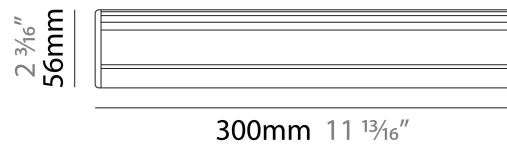

GENERAL

Series: Gonio
 Brand: Panzeri
 Division: Design
 Mounting Type: Surface
 Mounting Location: Wall
 Subcategory: Wall Effect

PHYSICAL

Shape: Rectangle
 Length (mm): 300
 Length (in): 11 ¹³/₁₆"
 Height (mm): 56
 Depth (mm): 145
 Height (in): 2 ³/₁₆"
 Depth (in): 5 ¹¹/₁₆"
 Light Distribution: Direct
 Weight (kg): 1.20
 Weight (lbs): 2.64
 Diffuser: PMMA - Opal
 Fixture Finish: [WHI](#) / [BLK](#) / [BRZ](#) / [MBR](#) / [TIM](#)
 Fixture Material: Extruded Aluminum / Steel

LED

Color Temperature (°K): [2700](#) / [3000](#)
 Max. Delivered Lumen (lm): 2168 / 2252
 Nominal Lumen (lm): 3120 / 3240
 CRI: >90 CRI
 Lamp Life (hrs): 50000

OPTICAL

RATINGS AND CERTIFICATIONS

Certified By: Certified for North American Standards
 IP rating: IP40