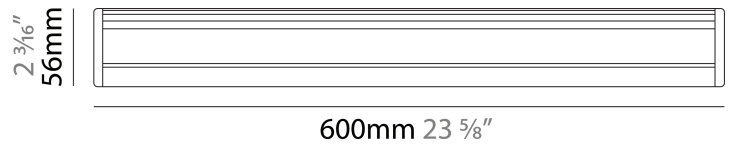

PROJECT	_____
TYPE	_____
SPECIFIER	_____
QUANTITY	_____
DATE	_____

GONIO SURFACE

D83454- _____ - _____
base number   Color   Finish
                         Temperature   Options

1. To build a product code in our configurator select the specify button on the base model # product page
2. To build a manual product code on this datasheet choose from the options listed below in blue font and add the suffix to the base model #

GENERAL

Series: Gonio
Brand: Panzeri
Division: Design
Mounting Type: Surface
Mounting Location: Wall
Subcategory: Wall Effect

PHYSICAL

Shape: Rectangle
Length (mm): 580
Length (in): 22 ¹³/₁₆
Height (mm): 56
Depth (mm): 145
Height (in): 2 ³/₁₆
Depth (in): 5 ¹¹/₁₆
Light Distribution: Direct
Weight (kg): 2.05
Diffuser: PMMA - Opal
Fixture Finish: WHI / MBK / BRZ / MBR / TIM
Fixture Material: Extruded Aluminum / Steel

ELECTRICAL

Lamp Type: LED (Zhaga Standard)
Input Wattage (W): 50
Total Output Wattage (W): 40.8
Dimming: 0-10V Dimming / Phase Dimming (120Vac Only)
Driver Included: Yes
Driver Location: Integrated
Driver Type: Constant Current - Universal
Driver Class: Class 2
Input Voltage (V): 120 - 277
Constant Current (MA): 1200

LED

Color Temperature (°K): 2700 / 3000
Max. Delivered Lumen (lm): 4337 / 4503
Nominal Lumen (lm): 6240 / 6480
CRI: >90 CRI
Lamp Life (hrs): 50000

OPTICAL

RATINGS AND CERTIFICATIONS

Certified By: Certified for North American Standards
IP rating: IP40