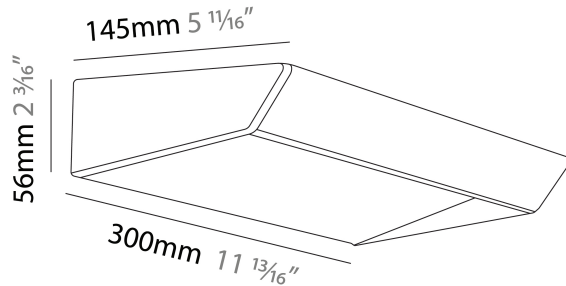

GONIO SURFACE

D83453-

base number
Color   Temperature   Finish   Options

1. To build a product code in our configurator select the specify button on the base model # product page
2. To build a manual product code on this datasheet choose from the options listed below in blue font and add the suffix to the base model #

GENERAL

Series: Gonio
Brand: Panzeri
Division: Design
Mounting Type: Surface
Mounting Location: Wall
Subcategory: Wall Effect

PHYSICAL

Shape: Rectangle
Length (mm): 300
Length (in): 11 ¹³/₁₆"
Height (mm): 56
Depth (mm): 145
Height (in): 2 ³/₁₆"
Depth (in): 5 ¹¹/₁₆"
Light Distribution: Direct
Weight (kg): 1.20
Weight (lbs): 2.64
Diffuser: PMMA - Opal
Fixture Finish: [WHI](#) / [BLK](#) / [BRZ](#) / [MBR](#) / [TIM](#)
Fixture Material: Extruded Aluminum / Steel

ELECTRICAL

Lamp Type: LED (Zhaga Standard)
Input Wattage (W): 26
Dimming: Tri-Mode (Non-Dimming and Phase Dimming (120Vac only) and 0-10V Dimming)
Driver Included: Yes
Driver Location: Integrated
Driver Type: Constant Current - Universal
Driver Class: Class 2
Input Voltage (V): 120 - 277
Constant Current (MA): 670
Upon Request: Remote: 0-10Vdc dimming / Phase dimming @120Vac / Non-dimming 120/277Vac

LED

Color Temperature (°K): [2700](#) / [3000](#)
Max. Delivered Lumen (lm): 2168 / 2252
Nominal Lumen (lm): 3120 / 3240
CRI: >90 CRI
Lamp Life (hrs): 50000

OPTICAL

RATINGS AND CERTIFICATIONS

Certified By: Certified for North American Standards
IP rating: IP40