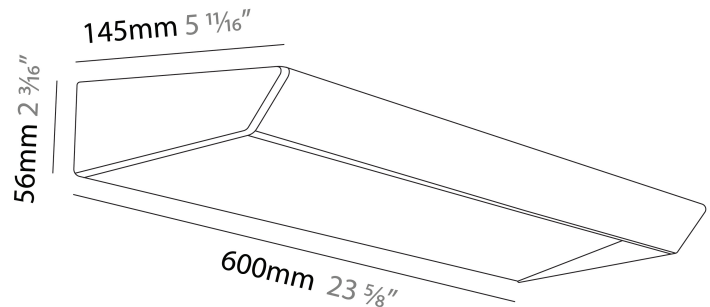

PROJECT	_____
TYPE	_____
SPECIFIER	_____
QUANTITY	_____
DATE	_____

GONIO SURFACE

D83454- _____ - _____
base number   Color   Finish
                         Temperature   Options

1. To build a product code in our configurator select the specify button on the base model # product page
2. To build a manual product code on this datasheet choose from the options listed below in blue font and add the suffix to the base model #

GENERAL

Series: Gonio
Brand: Panzeri
Division: Design
Mounting Type: Surface
Mounting Location: Wall
Subcategory: Wall Effect

PHYSICAL

Shape: Rectangle
Length (mm): 580
Length (in): 22 ¹³/₁₆
Height (mm): 56
Depth (mm): 145
Height (in): 2 ³/₁₆
Depth (in): 5 ¹¹/₁₆
Light Distribution: Direct
Weight (kg): 2.05
Diffuser: PMMA - Opal
Fixture Finish: WHI / MBK / BRZ / MBR / TIM
Fixture Material: Extruded Aluminum / Steel

ELECTRICAL

Lamp Type: LED (Zhaga Standard)
Input Wattage (W): 50
Total Output Wattage (W): 40.8
Dimming: 0-10V Dimming / Phase Dimming (120Vac Only)
Driver Included: Yes
Driver Location: Integrated
Driver Type: Constant Current - Universal
Driver Class: Class 2
Input Voltage (V): 120 - 277
Constant Current (MA): 1200

LED

Color Temperature (°K): 2700 / 3000
Max. Delivered Lumen (lm): 4337 / 4503
Nominal Lumen (lm): 6240 / 6480
CRI: >90 CRI
Lamp Life (hrs): 50000

OPTICAL

RATINGS AND CERTIFICATIONS

Certified By: Certified for North American Standards
IP rating: IP40